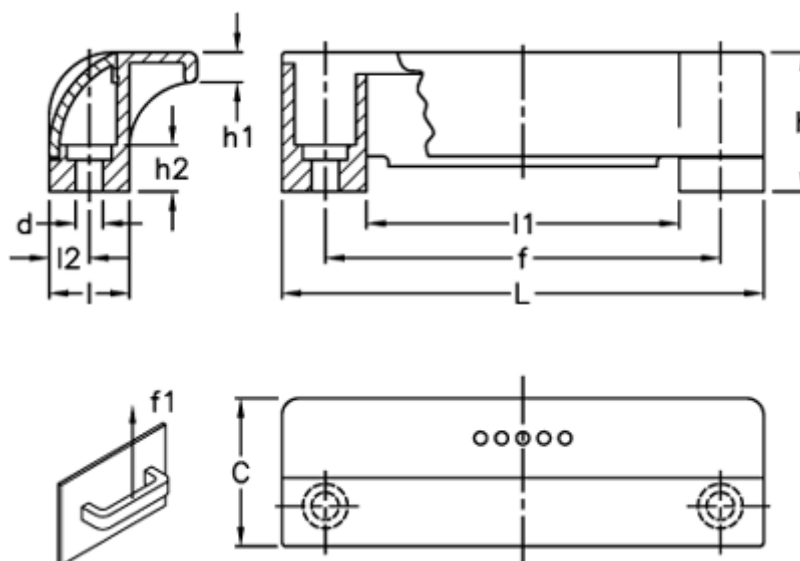

Article number: 23052651111

Description: E+G Guard safety handle
ESP.110-CH-C1

Measures

C	= 35	L	= 114
d	= 6.5	l1	= 74
f	= 93,5 +/-0,5	l2	= 9.5
F1 (N)	= 1050		
h	= 33		
h1	= 7		
h2	= 11		
l	= 19		